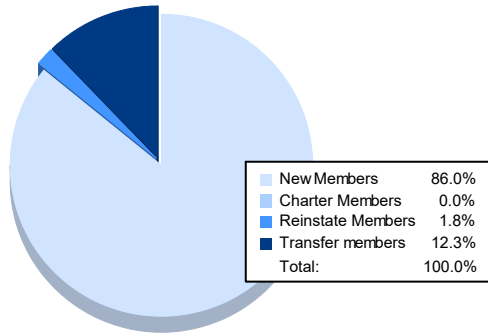

Year	New Clubs	Dropped Clubs	Gain/ Loss Clubs	New Members	Charter Members	Reinstate Members	Transfer Members	Total Member Added	Total Members Dropped	Gain/ Loss Members
2016-2017	1	0	1	117	30	1	4	152	120	32
2017-2018	0	1	-1	72	0	2	4	78	171	-93
2018-2019	0	0	0	75	1	1	8	85	132	-47
2019-2020	0	1	-1	53	3	0	4	60	155	-95
2020-2021	0	1	-1	49	0	1	7	57	126	-69
<b>Average</b>	<b>0</b>	<b>1</b>	<b>0</b>	<b>73</b>	<b>7</b>	<b>1</b>	<b>5</b>	<b>86</b>	<b>141</b>	<b>-54</b>

### Membership Composition June 2021 Cumulative