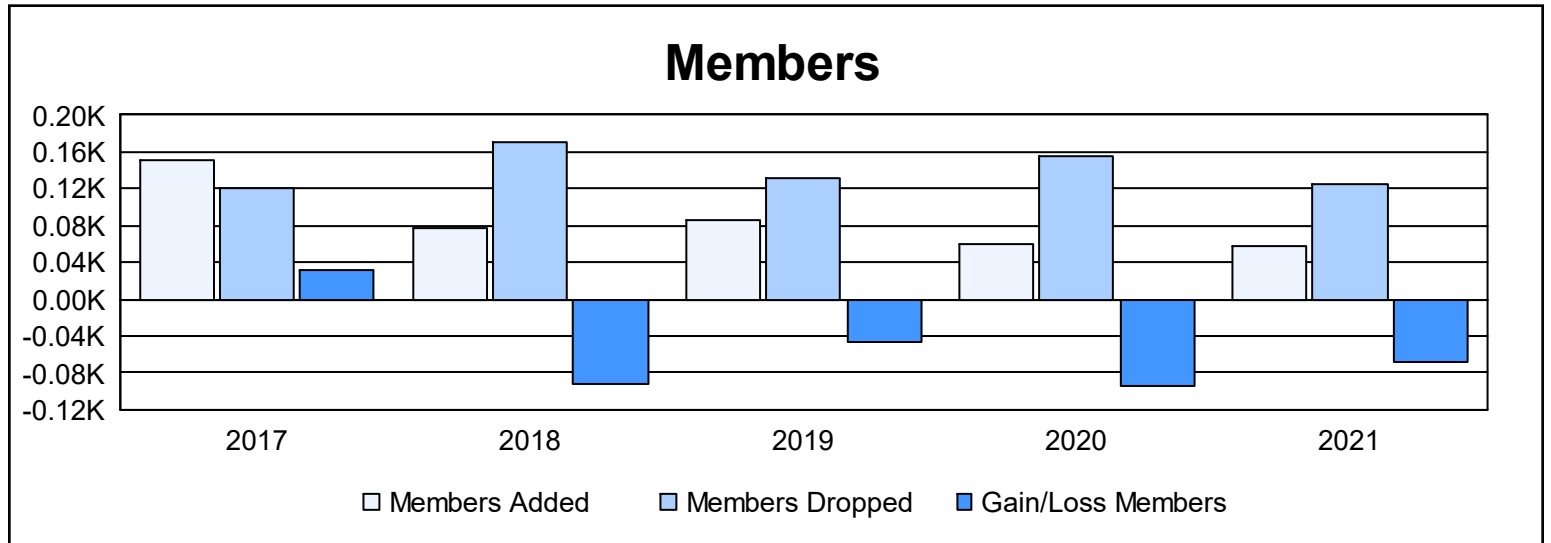

Year	New Clubs	Dropped Clubs	Gain/ Loss Clubs	New Members	Charter Members	Reinstate Members	Transfer Members	Total Member Added	Total Members Dropped	Gain/ Loss Members
2016-2017	1	0	1	117	30	1	4	152	120	32
2017-2018	0	1	-1	72	0	2	4	78	171	-93
2018-2019	0	0	0	75	1	1	8	85	132	-47
2019-2020	0	1	-1	53	3	0	4	60	155	-95
2020-2021	0	1	-1	49	0	1	7	57	126	-69
<b>Average</b>	<b>0</b>	<b>1</b>	<b>0</b>	<b>73</b>	<b>7</b>	<b>1</b>	<b>5</b>	<b>86</b>	<b>141</b>	<b>-54</b>

### Membership Composition June 2021 Cumulative