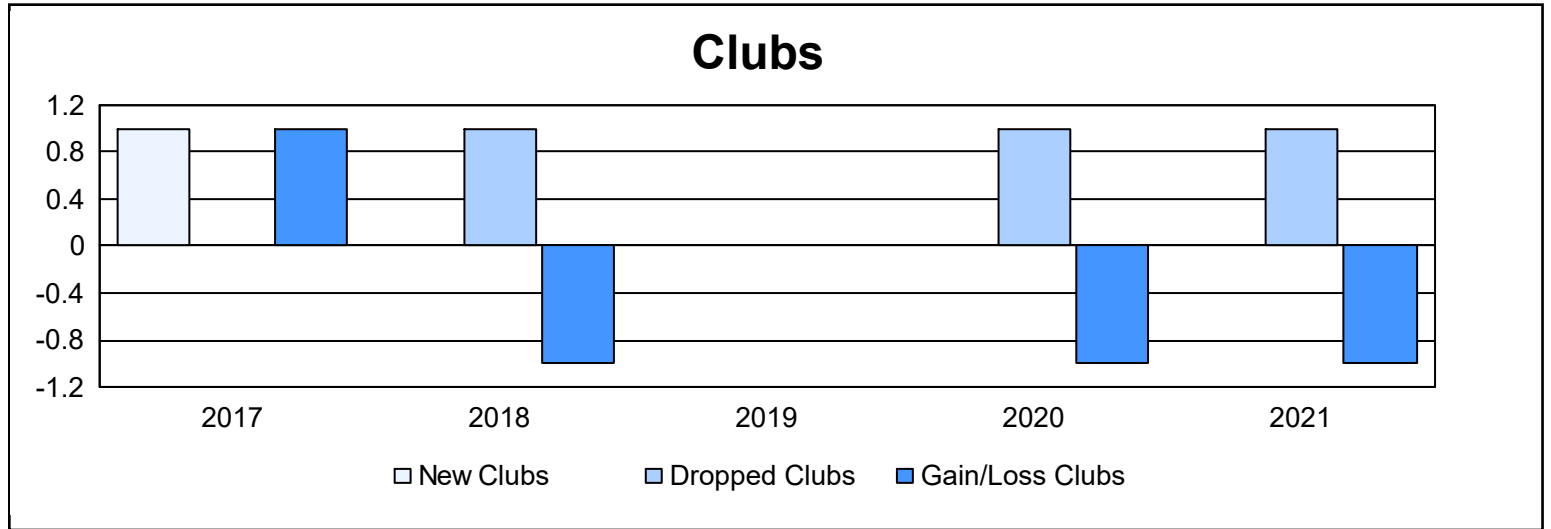

Year	New Clubs	Dropped Clubs	Gain/ Loss Clubs	New Members	Charter Members	Reinstate Members	Transfer Members	Total Member Added	Total Members Dropped	Gain/ Loss Members
2016-2017	1	0	1	117	30	1	4	152	120	32
2017-2018	0	1	-1	72	0	2	4	78	171	-93
2018-2019	0	0	0	75	1	1	8	85	132	-47
2019-2020	0	1	-1	53	3	0	4	60	155	-95
2020-2021	0	1	-1	49	0	1	7	57	126	-69
<b>Average</b>	<b>0</b>	<b>1</b>	<b>0</b>	<b>73</b>	<b>7</b>	<b>1</b>	<b>5</b>	<b>86</b>	<b>141</b>	<b>-54</b>

### Membership Composition June 2021 Cumulative